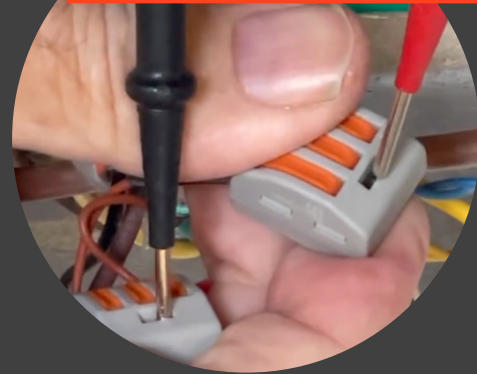

Zebra Connectors

COMPACT SPLICING WIRE CONNECTORS W/ SNAP LEVERS

Simple, Fast, & Secure

Solid & Stranded Wires

Double Up Smaller Gauge Wires

No More Frayed or Broken Wires from Wire Nuts

- Includes (16) 2 Port & (9) 3 Port
- Test Point for Meters
- Wire Sizes:
 - 28 - 12 AWG Solid
 - 28 - 14 AWG Stranded
- 32A 250V
- Made with Flame Retardant Nylon PA66 Material
- Strip Length = 3/8"
- Package Weight: 4 oz. each
- Standard Carton: 24 Pieces

Easy Meter Testing!

Counter Displays Now Available

Counter displays now free with each purchase of 10 or more ZSLCK!

Includes color display and attached product samples!

ZebraInstruments.com